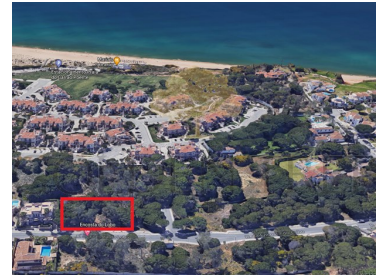

Almancil - Land

 **1200**
 Area (m²)

 **1385**
 Land Area (m²)

5 775 000 €
 (EUR €)

4 Adjacent Plots in Encosta do Lobo

Building plot consisting of 4 plots situated in Encosta do Lobo, next to the famous Vale do Lobo luxury resort. The 4 plots can be joined together, for the construction of a large villa with a construction area of 1200m² + 600m² basement or 2 properties each with 600m² + 300m² basement. This fantastic plot is just 1km from the beach, a great opportunity to build your dream holiday home within the proximity of all the major Golf resorts and just 20 minutes away from the Faro international airport.

Property Features

- Views: Golf views, Urbanization view
- Proximity: Airport, Beach, Golf course, Shopping, Restaurants, City

Luís Revés

935560222 ² · 289392123 ¹

lreves@goldentree.net

T +351 962666860 ² · E info@goldentree.net
Av^a Almirante Mendes Cabeçadas, Almancil, Portugal
AMI 4204