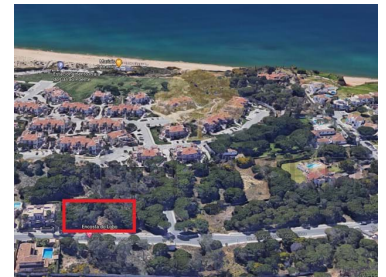

Almancil - Land

 **1200**
 Area (m²)

 **1385**
 Land Area (m²)

5 775 000 €
 (EUR €)

4 Adjacent Plots in Encosta do Lobo

Building plot consisting of 4 plots situated in Encosta do Lobo, next to the famous Vale do Lobo luxury resort. The 4 plots can be joined together, for the construction of a large villa with a construction area of 1200m² + 600m² basement or 2 properties each with 600m² + 300m² basement. This fantastic plot is just 1km from the beach, a great opportunity to build your dream holiday home within the proximity of all the major Golf resorts and just 20 minutes away from the Faro international airport.